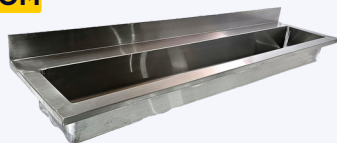

STAINLESS SINK

SINK S-09

- Stainless steel cal. 18 grade 304
- Width: 7 to 8 feet

03SAZE020924-S09

SINK S-10

- Stainless steel cal. 18 grade 304
- Width: 7 to 8 feet

03SAZE020924-S10

SINK CUSTOM