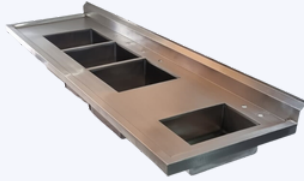

- Stainless steel cal. 18 grade 304
- Width: 7 to 8 feet

03SAZE020924-S04

SINK S-05

- Stainless steel cal. 18 grade 304
- Width: 7 to 8 feet
- With split

03SAZE020924-S05

SINK S-06

- Stainless steel cal. 18 grade 304
- Width: 7 to 8 feet
- With doble split

03SAZE020924-S06

 346 - 744 - 7280

 866 - 157 - 3572

CALL US NOW

CALINOXCORP

STAINLESS SINK

SINK S-07

- Stainless steel cal. 18 grade 304
- Width: 7 to 8 feet

03SAZE020924-S07

SINK S-08

- Stainless steel cal. 18 grade 304
- Width: 7 to 8 feet

03SAZE020924-S08

CALINOXCORP

346 - 744 - 7280

866 - 157 - 3572

CALINOXCORP