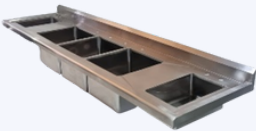

03SAZE020924-S06

 346 - 744 - 7280

 866 - 157 - 3572

CALL US NOW

CALINOXCORP

STAINLESS SINK

SINK S-07

- Stainless steel cal. 18 grade 304
- Width: 7 to 8 feet

03SAZE020924-S07

SINK S-08

- Stainless steel cal. 18 grade 304
- Width: 7 to 8 feet

03SAZE020924-S08

CALINOXCORP

346 - 744 - 7280

866 - 157 - 3572

CALINOXCORP

STAINLESS SINK

SINK S-09

- Stainless steel cal. 18 grade 304
- Width: 7 to 8 feet

03SAZE020924-S09

SINK S-10

- Stainless steel cal. 18 grade 304
- Width: 7 to 8 feet

03SAZE020924-S10

SINK CUSTOM