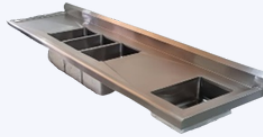

03SAZE020924-S06

 346 - 744 - 7280

 866 - 157 - 3572

CALL US NOW

CALINOXCORP

STAINLESS SINK

SINK S-07

- Stainless steel cal. 18 grade 304
- Width: 7 to 8 feet

03SAZE020924-S07

SINK S-08

- Stainless steel cal. 18 grade 304
- Width: 7 to 8 feet

03SAZE020924-S08

CALINOXCORP

346 - 744 - 7280

866 - 157 - 3572

CALINOXCORP

STAINLESS SINK

SINK S-09

- Stainless steel cal. 18 grade 304
- Width: 7 to 8 feet

03SAZE020924-S09

SINK S-10

- Stainless steel cal. 18 grade 304
- Width: 7 to 8 feet

03SAZE020924-S10

SINK CUSTOM